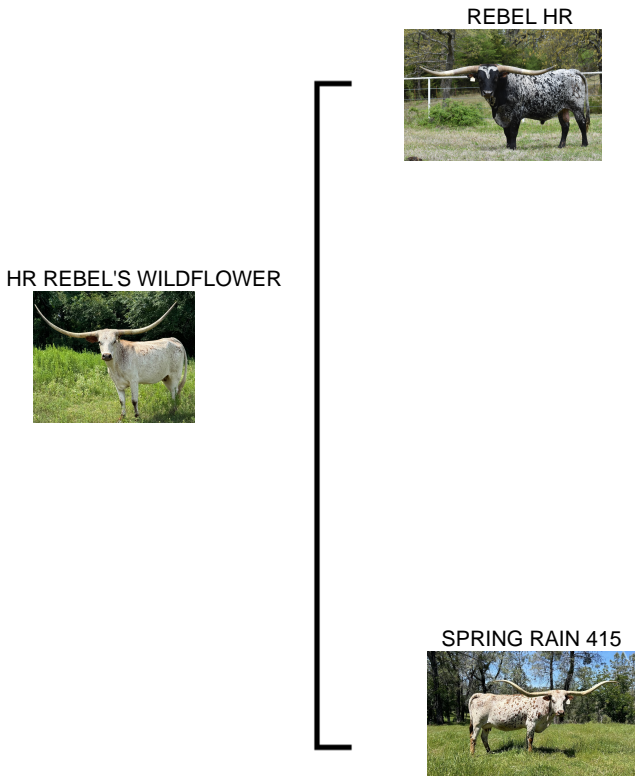

HR REBEL'S WILDFLOWER

Date of Birth: 03/26/2020
Breeder: Siller Land & Longhorns, LLC
Owner: New Age Cattle Co

Courtesy of New Age Cattle Co

Dam is pushing 93" T2T and this female has one heck of a pedigree!

Total Horn: 74.7500 on 11/12/2022
TTT: 76.0000 on 04/11/2024
Composite: 37.5000 on 05/16/2021

WF COMMANDO

HR SLAM'S ROSE

KC JUST RESPECT

ST WHITE RAIN

HUNTS COMMAND RESPECT

Chopstick

J.R. GRAND SLAM