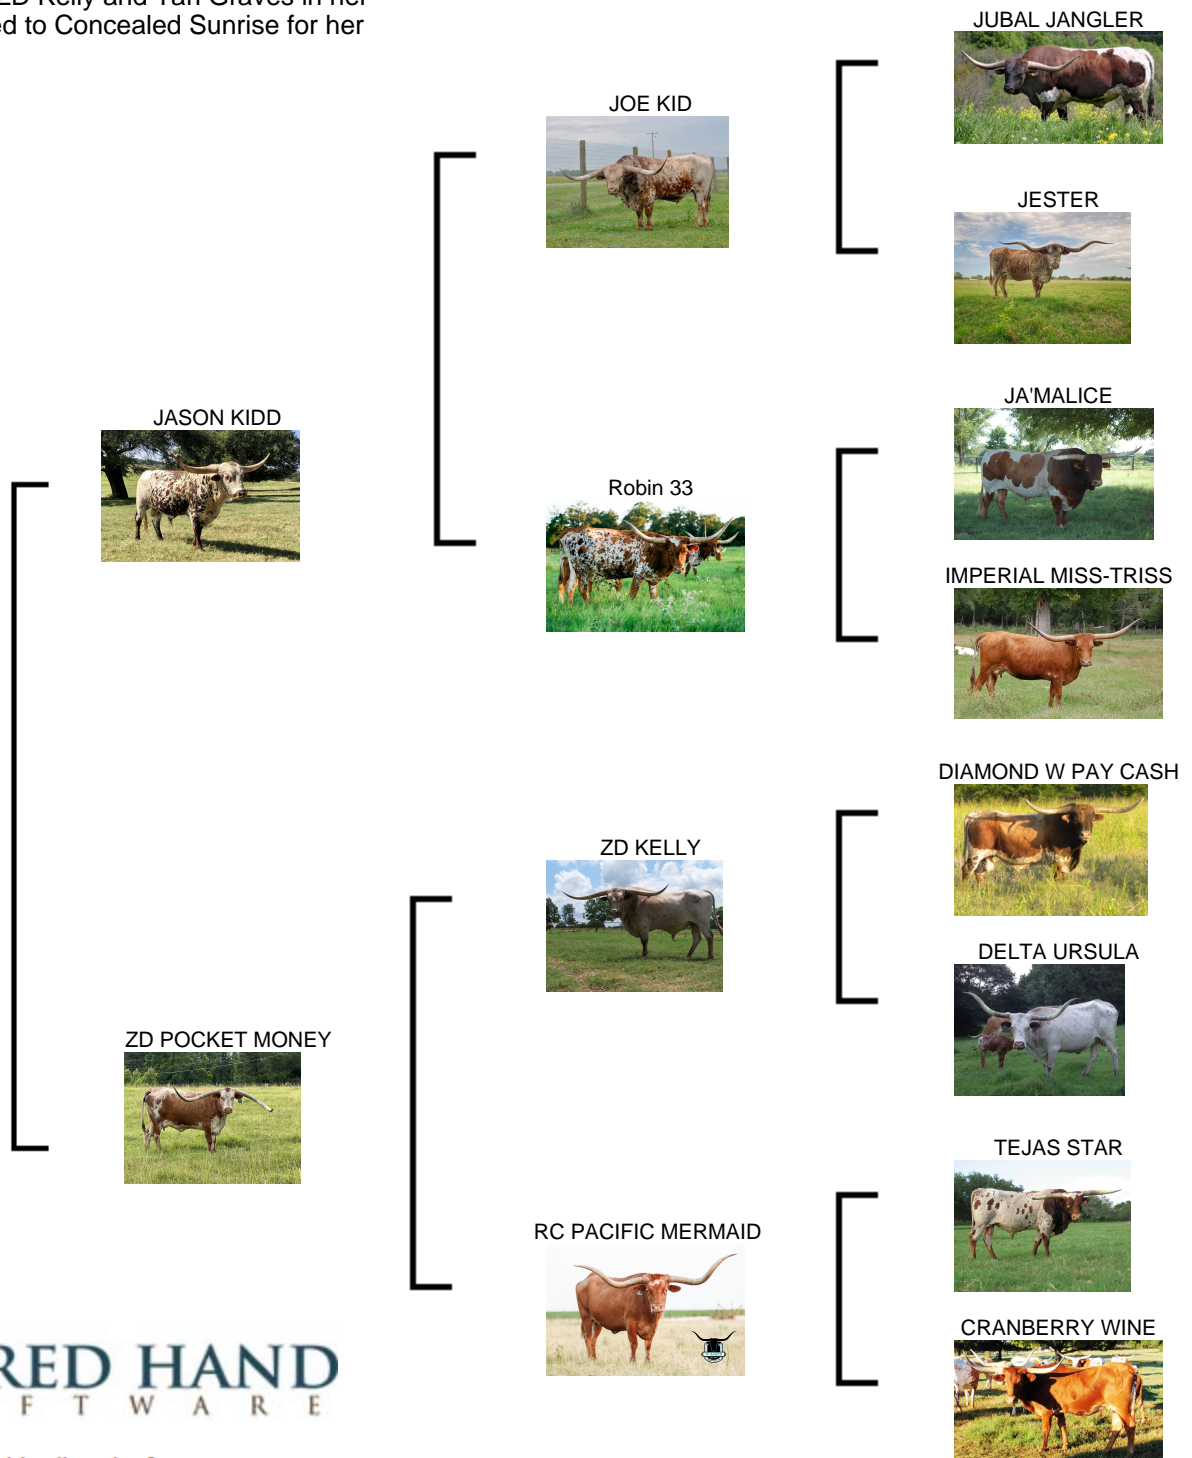

## M7 Pacific Mermaid Kelly

**Date of Birth:** 07/29/2021  
**Breeder:** M7 LONGHORNS  
**Owner:** New Age Cattle Co

Courtesy of New Age Cattle Co

Amazing colorful Pacific Mermaid granddaughter that also has Jamakizm, Overkill, ZD Kelly and Tari Graves in her stout pedigree. She's bred to Concealed Sunrise for her next calf.

M7 Pacific Mermaid Kelly

<http://www.hiredhandsoftware.com>