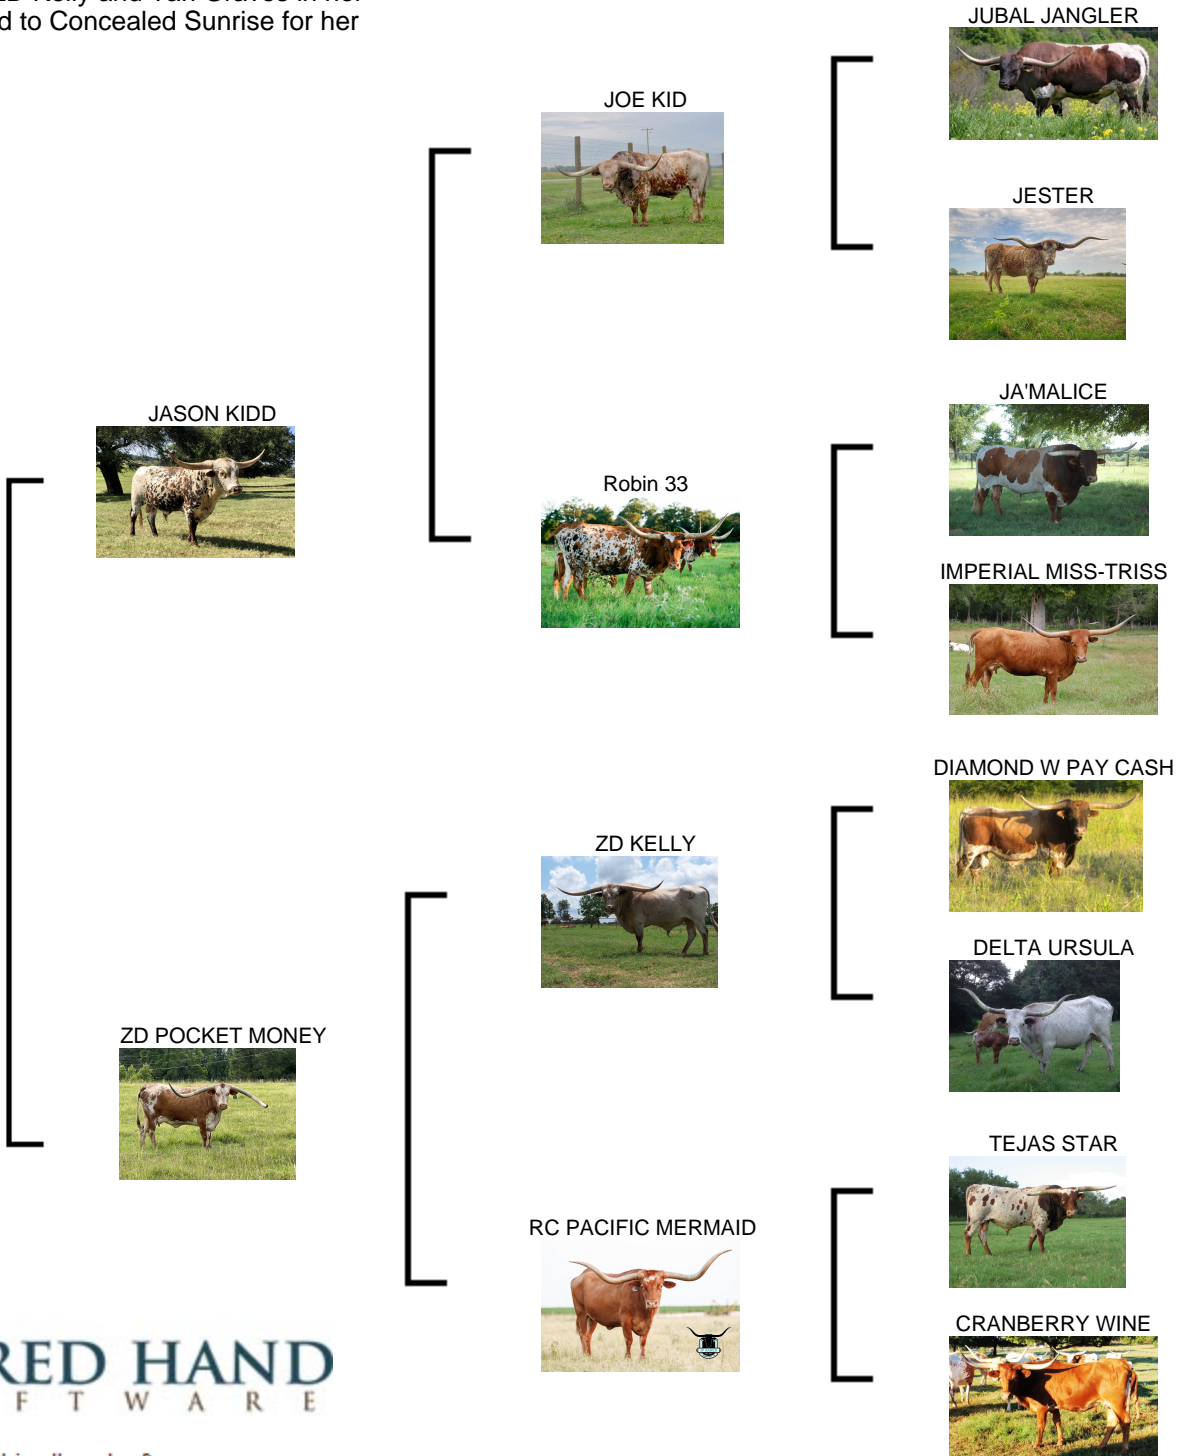

## M7 Pacific Mermaid Kelly

**Date of Birth:** 07/29/2021  
**Breeder:** M7 LONGHORNS  
**Owner:** New Age Cattle Co

Courtesy of New Age Cattle Co

Amazing colorful Pacific Mermaid granddaughter that also has Jamakizm, Overkill, ZD Kelly and Tari Graves in her stout pedigree. She's bred to Concealed Sunrise for her next calf.

M7 Pacific Mermaid Kelly

<http://www.hiredhandsoftware.com>