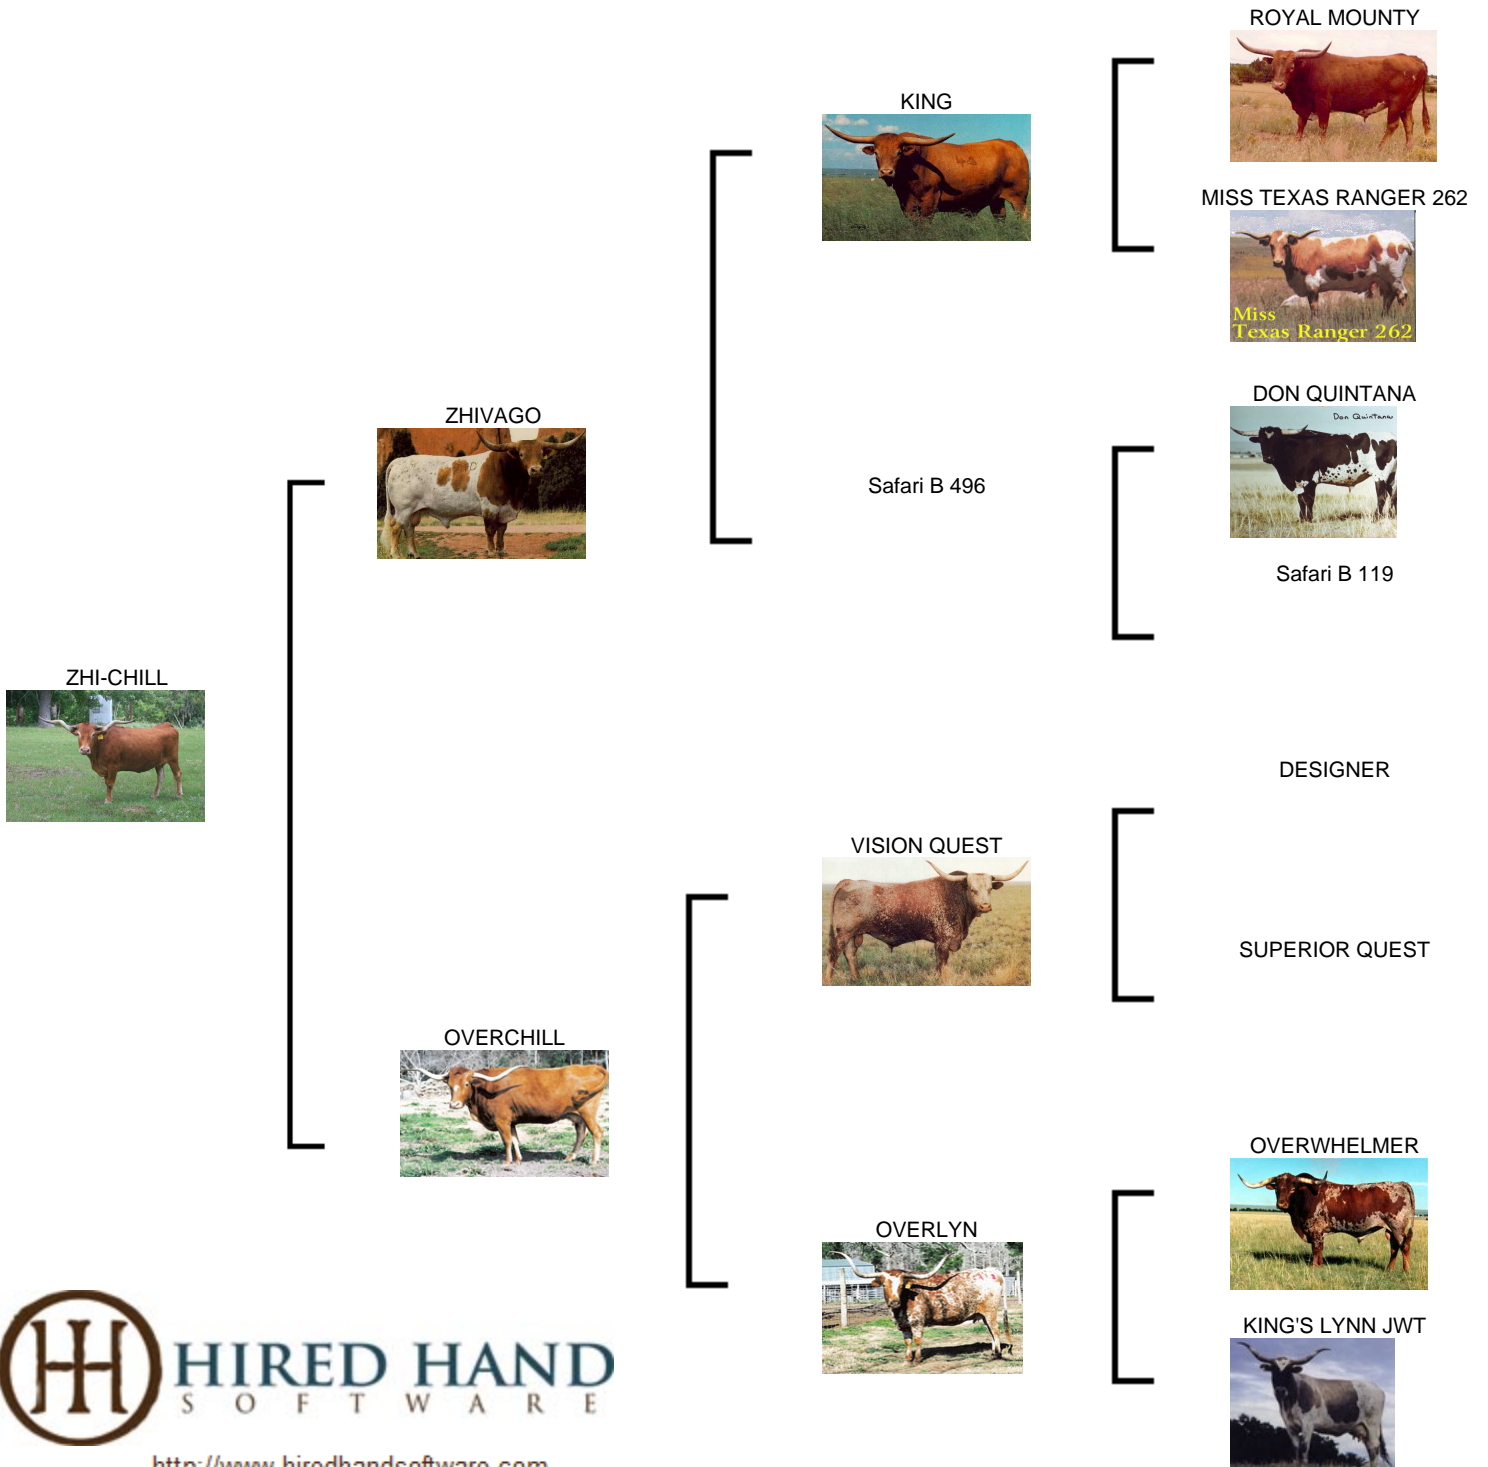

**ZHI-CHILL**

**Date of Birth:** 05/17/1996  
**Registration 1:** 215109  
**Breeder:** Susan Burton  
**Owner:** Susan Burton

Courtesy of BILL BURTON

RED. TIGHT TWISTED HORNS

<http://www.hiredhandsoftware.com>