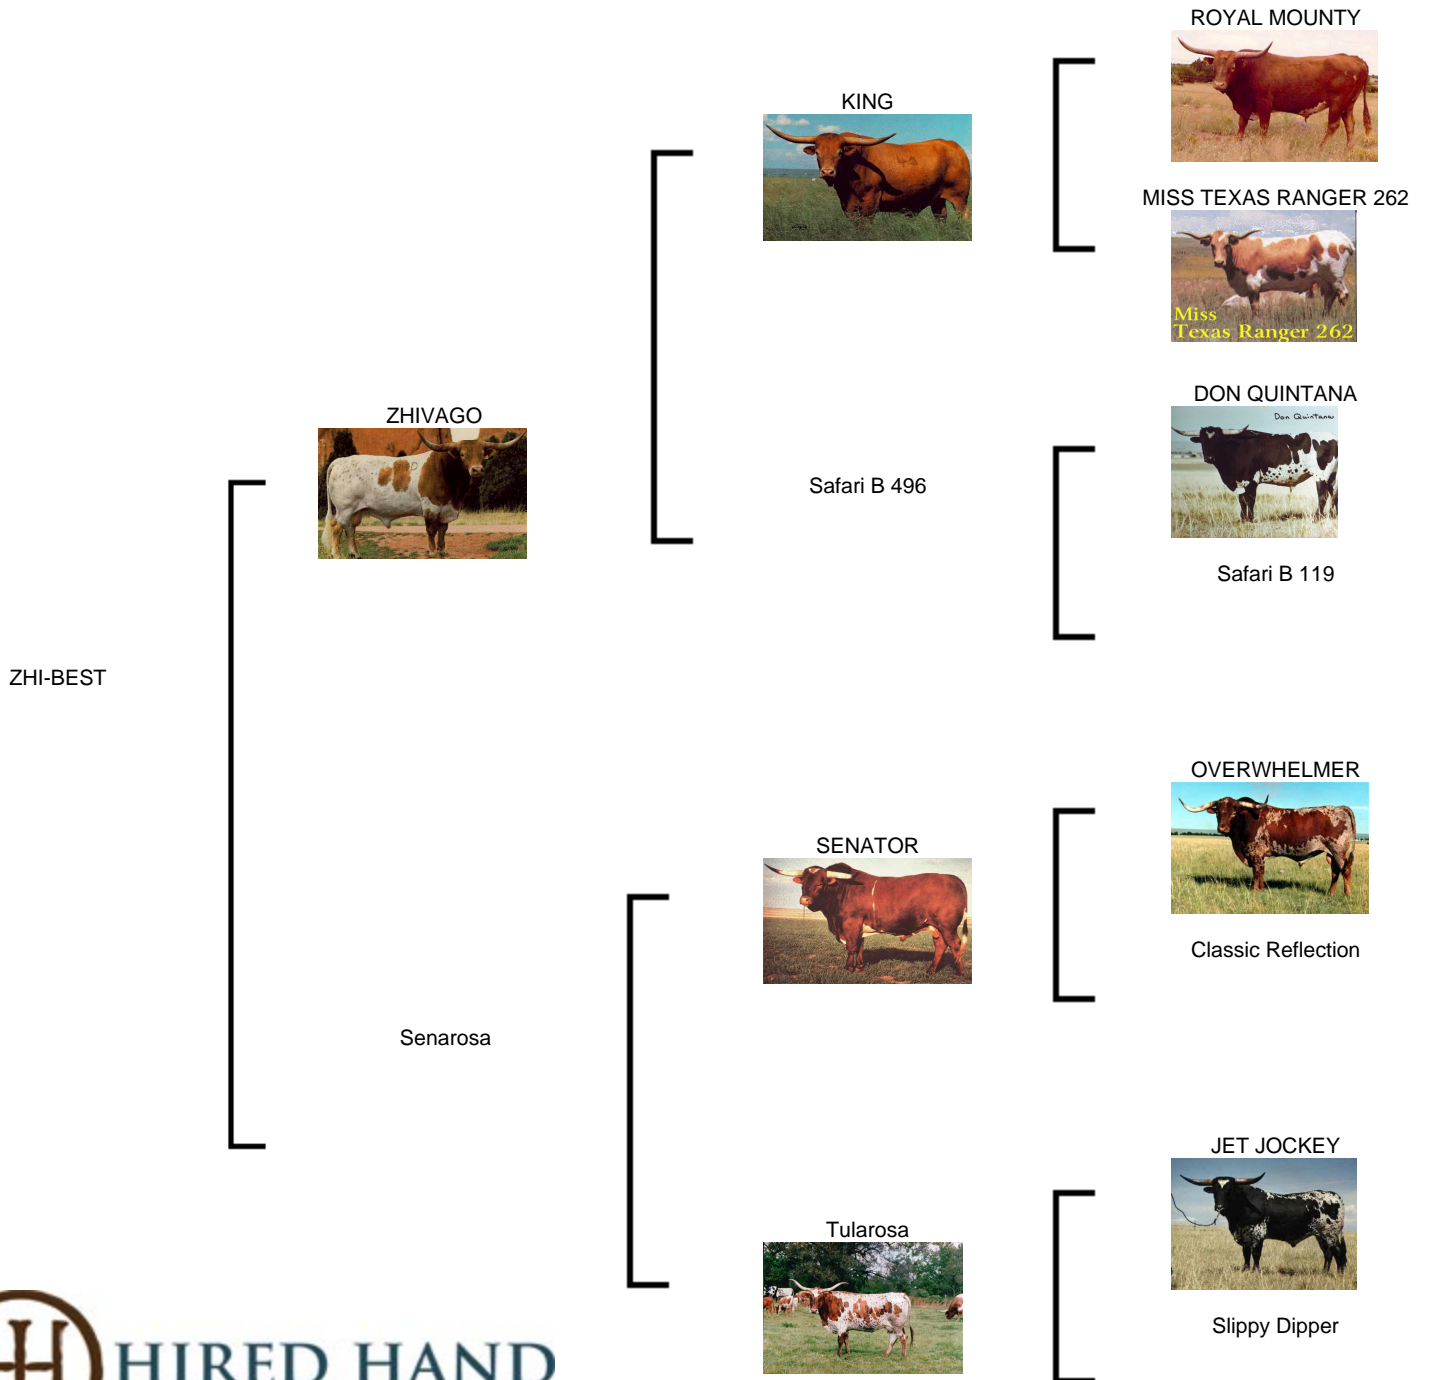

ZHI-BEST

Date of Birth: 04/02/1995
Registration 1: 209848
Breeder: Susan Burton
Owner: Susan Burton

<http://www.hiredhandsoftware.com>