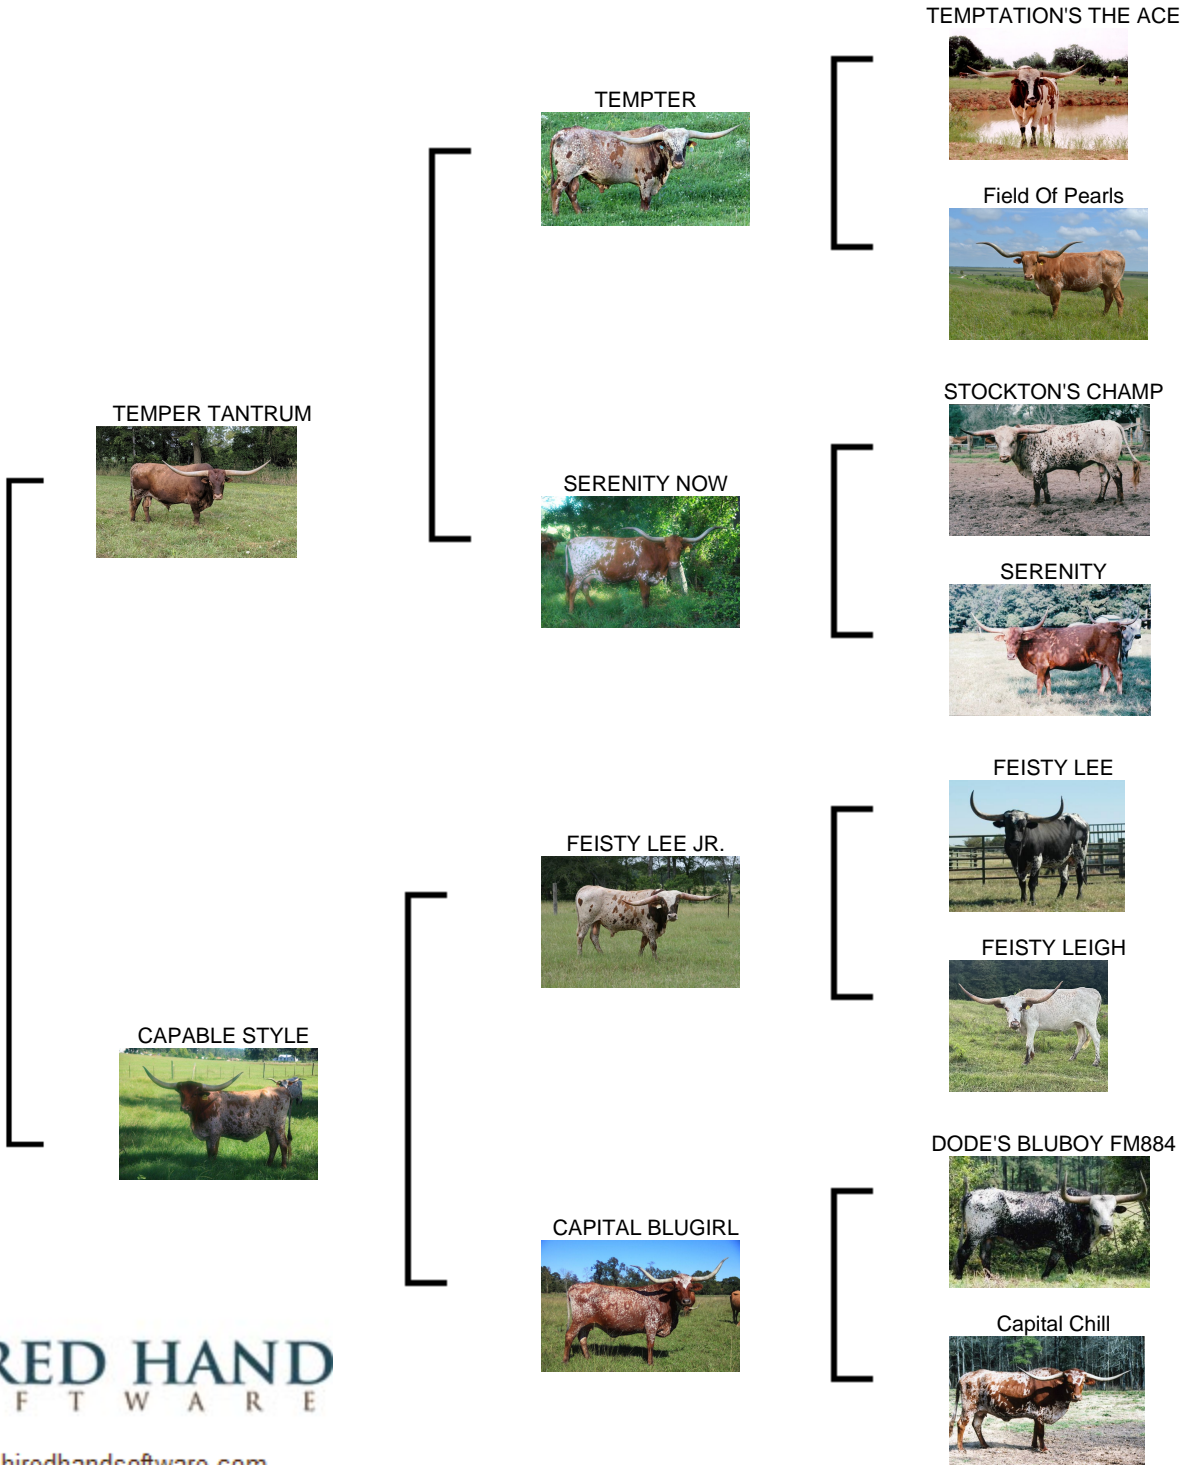

ABLE STYLE

Date of Birth: 02/21/2018
 Registration 1: Pending
 Breeder: Susan Burton
 Owner: New Age Cattle Co

Courtesy of New Age Cattle Co

TEMPTATION'S THE ACE

Field Of Pearls

STOCKTON'S CHAMP

SERENITY

FEISTY LEE

FEISTY LEIGH

DODE'S BLUBOY FM884

Capital Chill