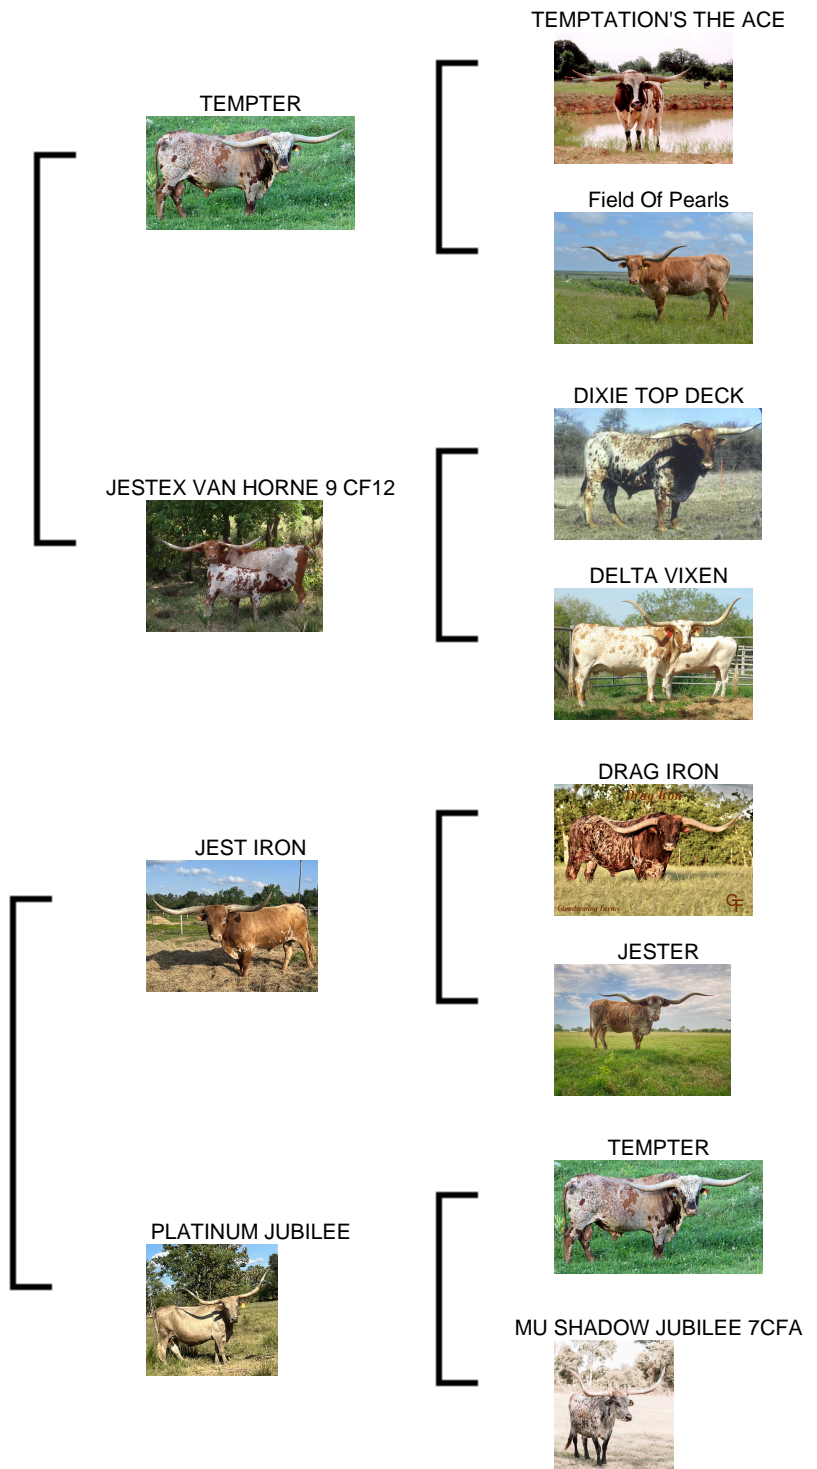

ALL PLATINUM

Date of Birth: 06/15/2023
Registration 1: 292550
Breeder: New Age Cattle Co
Owner: New Age Cattle Co

Courtesy of New Age Cattle Co

Her sire is the son of the DELTA VAN HORNE clone her dam combines the genetics of JESTER and the clone of SHADOW JUBILEE. She has more color than a melted box of crayons and will be foundation female. It took a lot of great breeding to get this one.