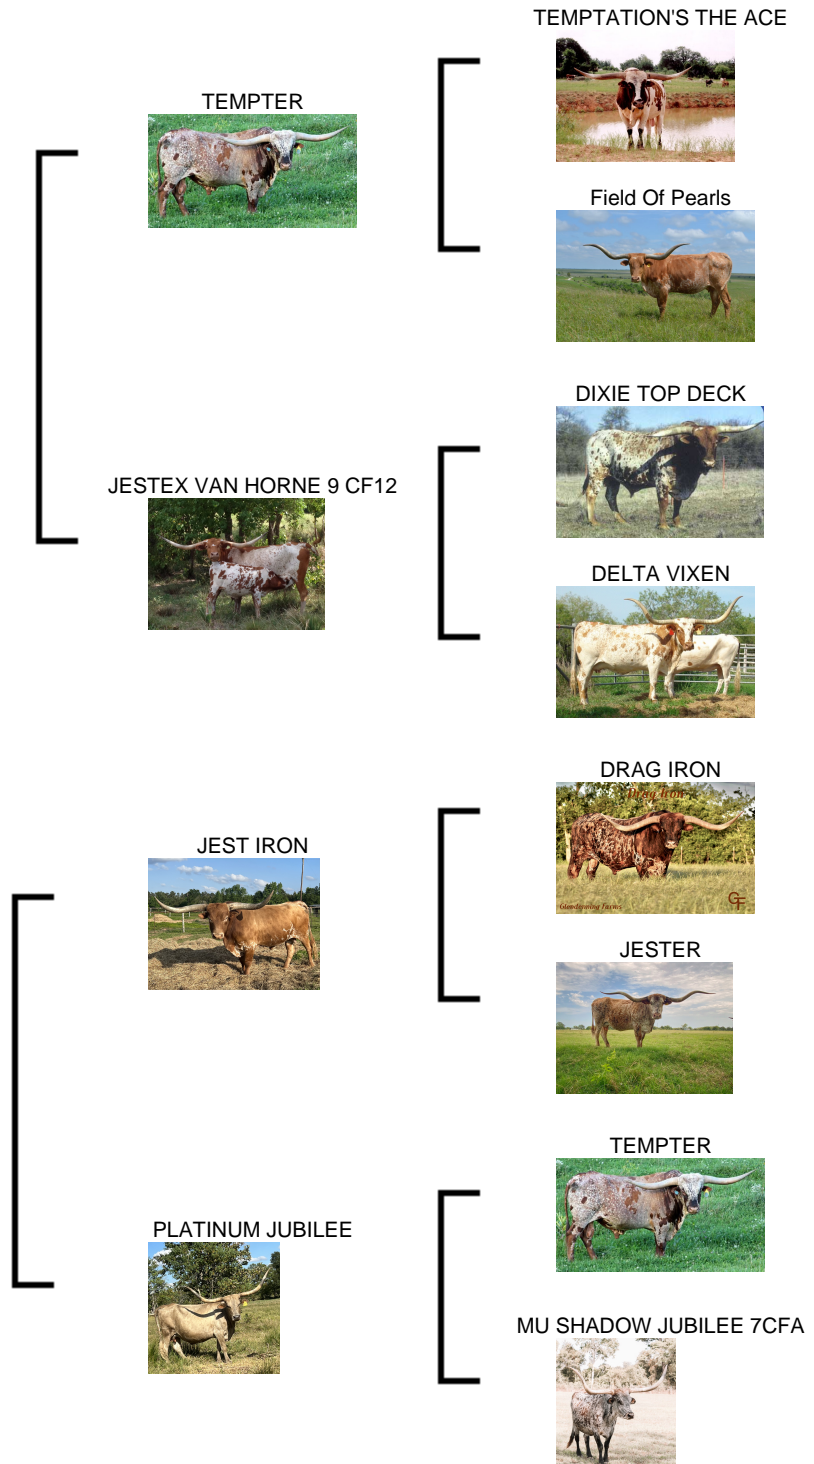

ALL PLATINUM

Date of Birth: 06/15/2023
Registration 1: 292550
Breeder: New Age Cattle Co
Owner: New Age Cattle Co

Courtesy of New Age Cattle Co

Her sire is the son of the DELTA VAN HORNE clone her dam combines the genetics of JESTER and the clone of SHADOW JUBILEE. She has more color than a melted box of crayons and will be foundation female. It took a lot of great breeding to get this one.