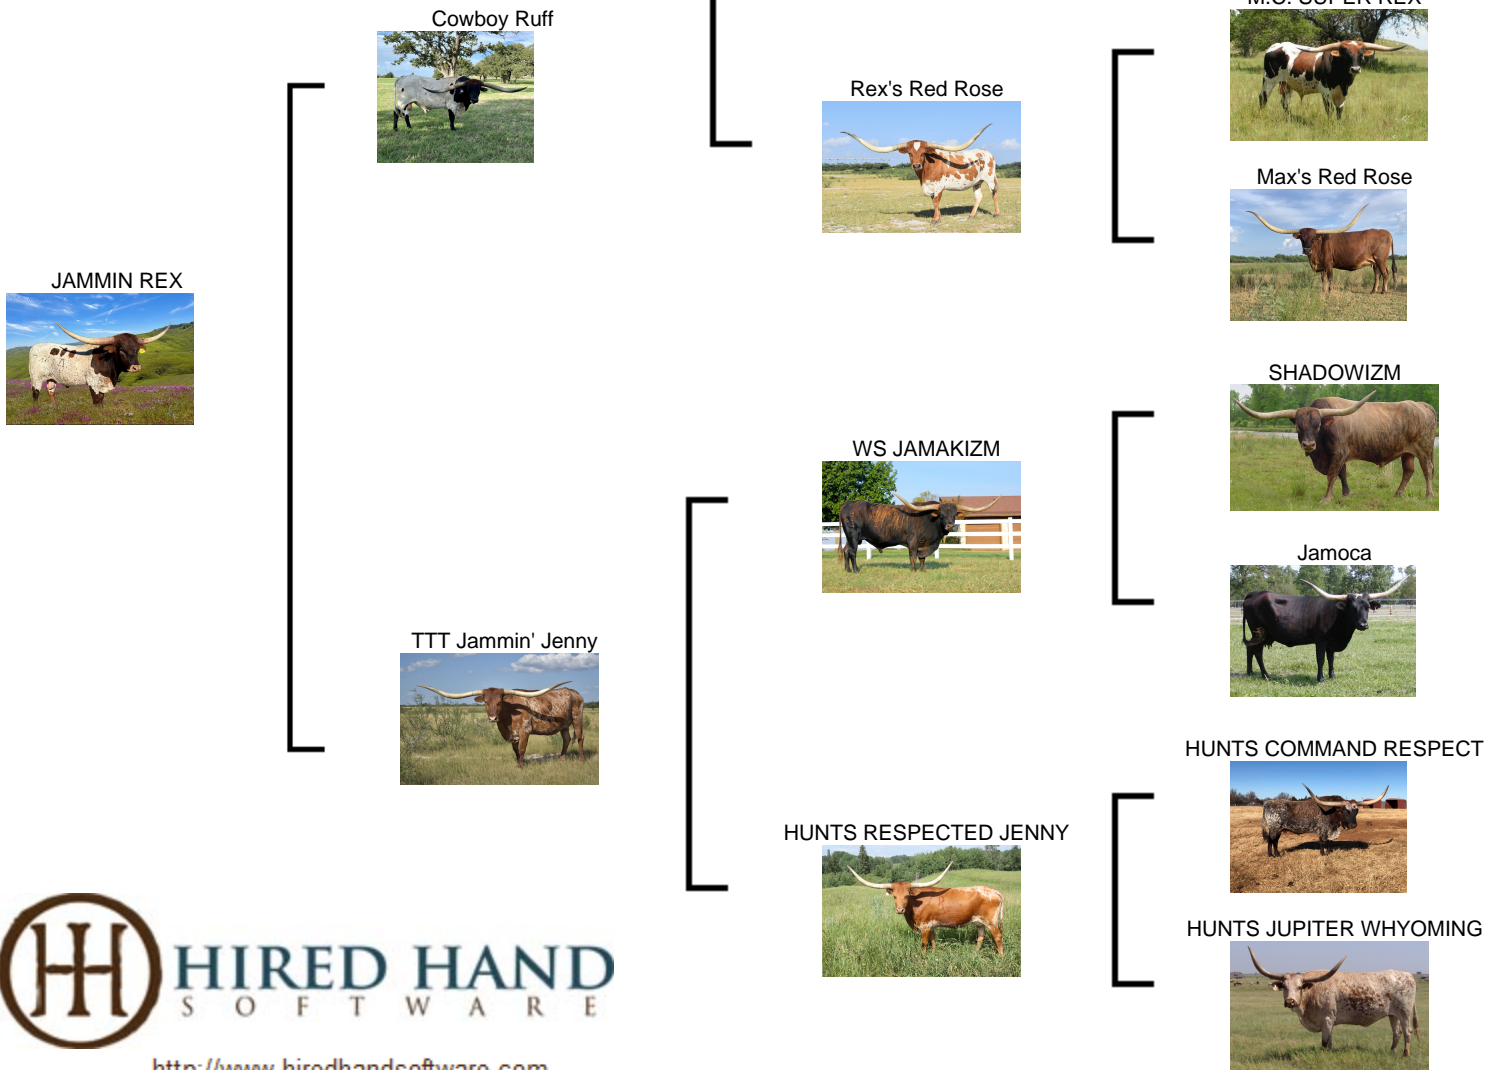

JAMMIN REX

Date of Birth: 11/23/2021
Registration 1: Pending
Breeder: Craft Ranch Longhorns
Owner: CRAFT / MURRY / LOFTICE / GENTRY

Courtesy of New Age Cattle Co

Craft Ranch has put together some of the most elite Longhorn cattle and biggest horned animals in the industry. JAMMIN REX is going to be one of the next history makers from their program. This young bull is sired by the over 92" T2T COWBOY RUFF that is out of the over 105" T2T REX'S RED ROSE. His dam is none other than the nearly 99" T2T TTT JAMMIN' JENNY arguably the most complete cow in the industry who is