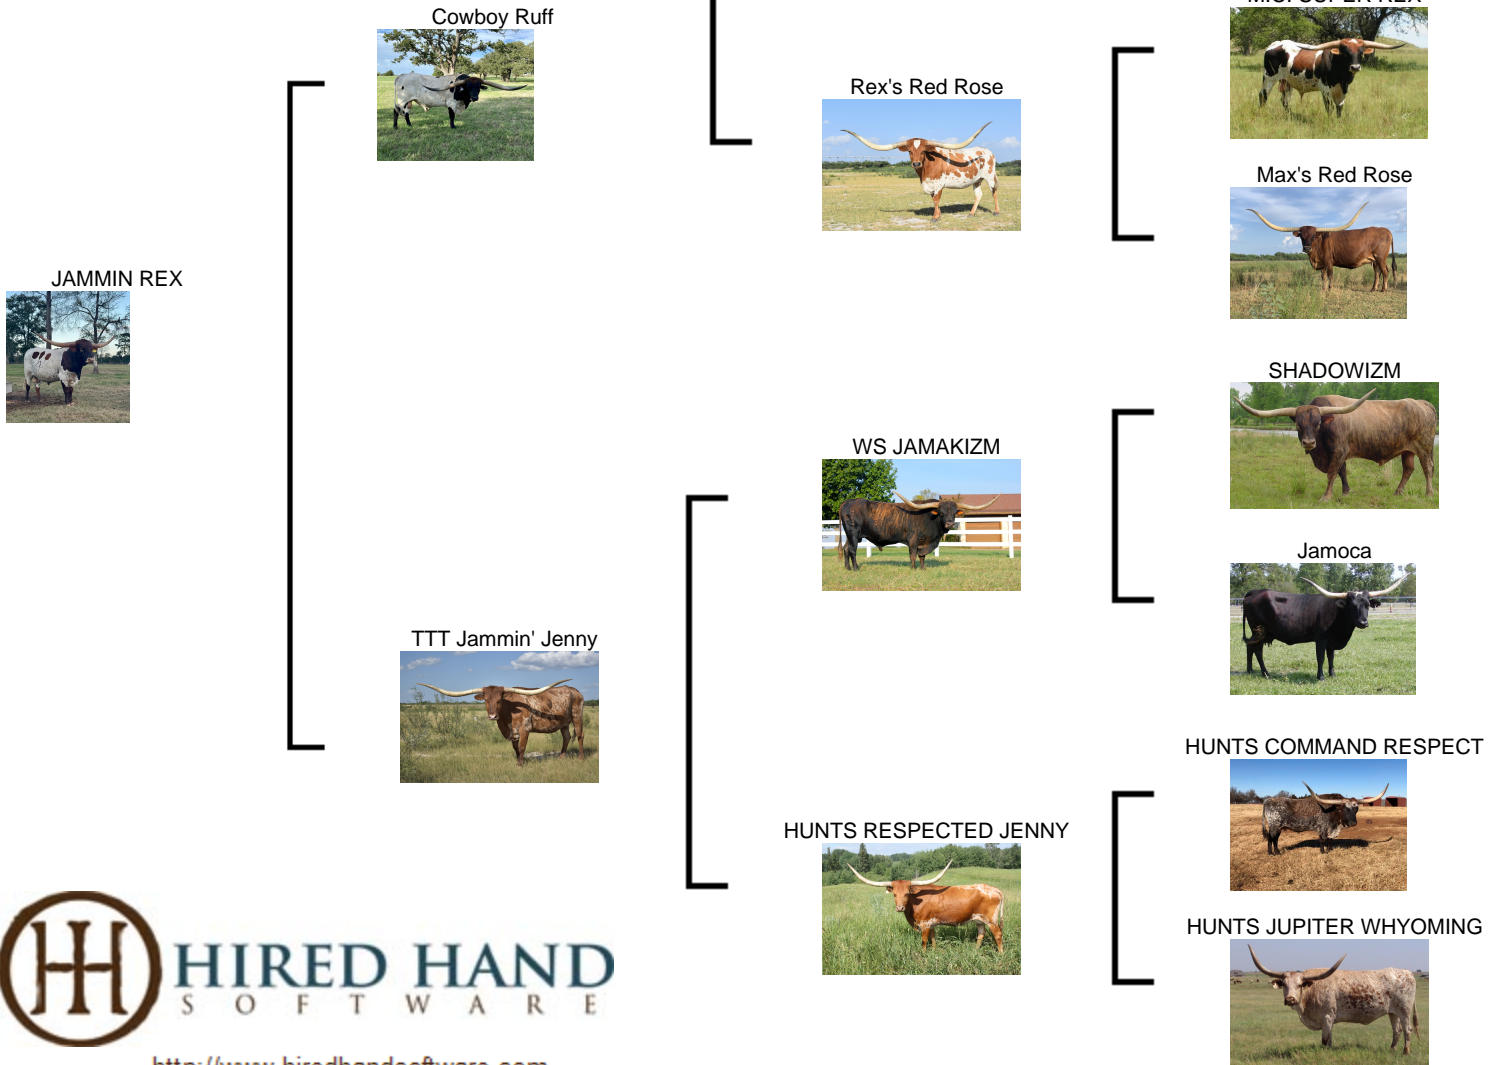

<http://www.hiredhandsoftware.com>