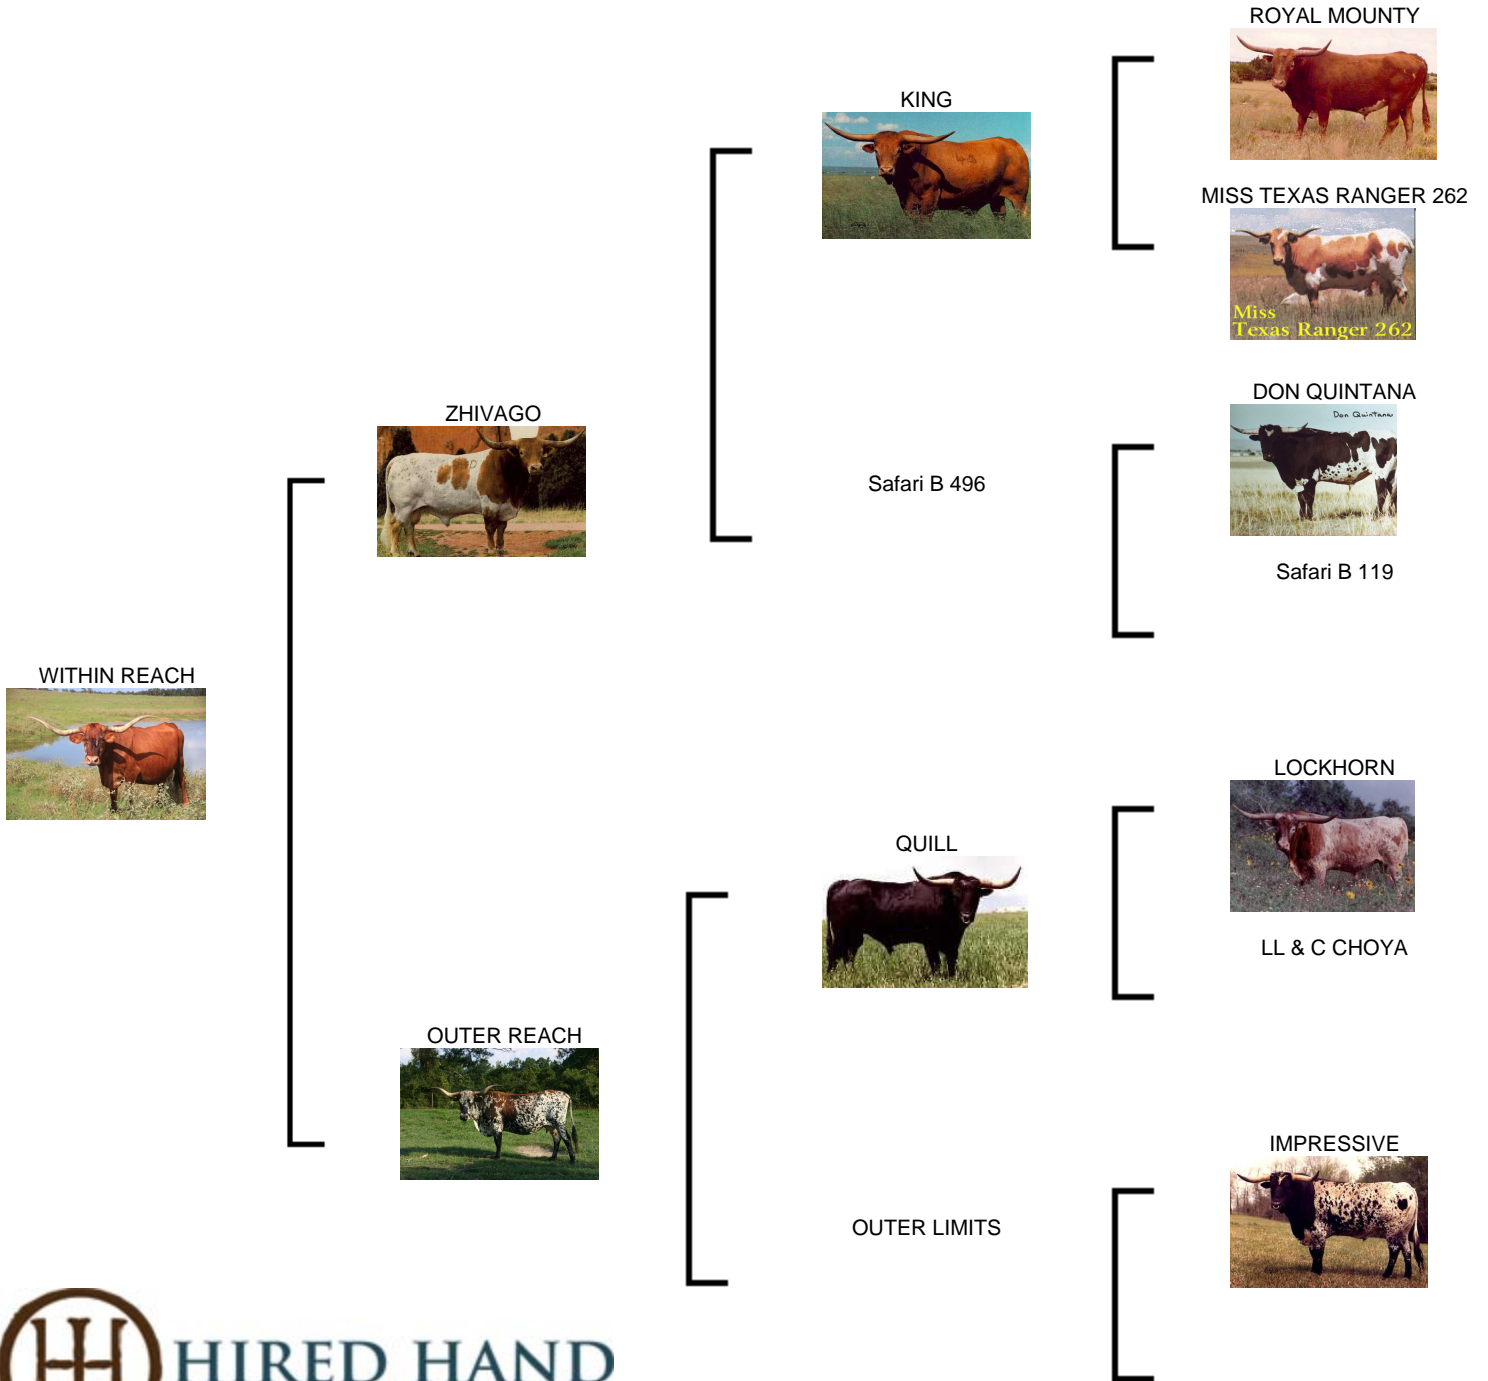

WITHIN REACH

Date of Birth: 04/14/1999
Registration 1: 227419
Sale Price: \$
Breeder: Susan Burton
Owner: Susan Burton

Courtesy of Bill Burton

RED WITH BRINDLING

<http://www.hiredhandsoftware.com>