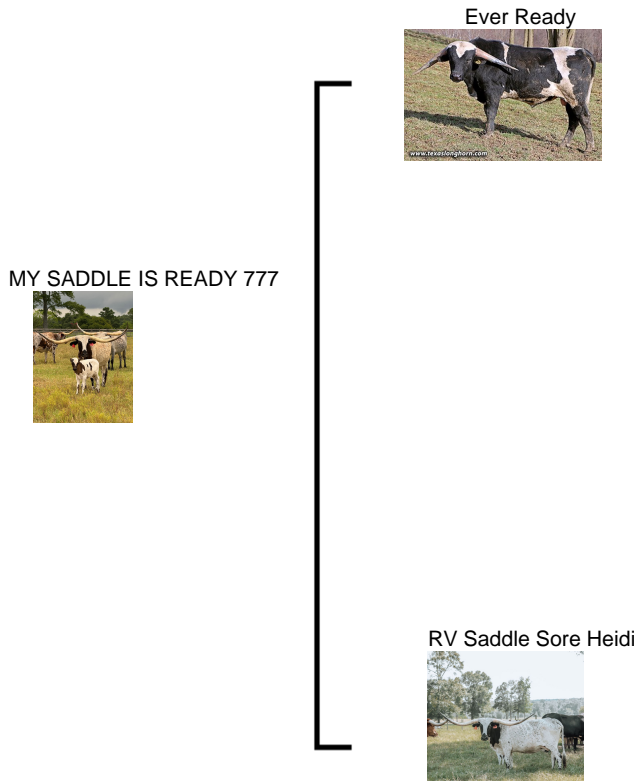

## MY SADDLE IS READY 777

**Date of Birth:** 06/05/2024  
**Registration 1:** 294333  
**Sale Price:** \$  
**Breeder:** New Age Cattle Co  
**Owner:** M7 Longhorns

Courtesy of New Age Cattle Co

She is out of a beautiful Saddlehorn daughter, Saddle Sore Heidi, who is a sister to the \$130,000 Saddle Jewel cow. Her sire is Ever Ready who is the beautiful black and white and white and white swoop horn Rural Safari son, out of the beautiful Timeline daughter Time Enough. The pedigree doesn't get much stronger!

JH RURAL SAFARI SON

Time Enough

Saddlehorn

RV Heidi Ann

JH RURALY SCREWED

NIGHT SAFARI BL833

TIME LINE

TUFF ENOUGH