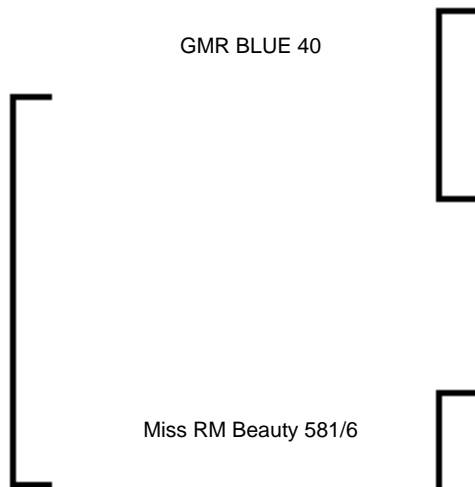

MU SHADOW JUBILEE 7CFA

Date of Birth: 06/27/2007
Registration 1: 249058
Breeder: Dickinson Cattle Co Inc
Owner: Susan Burton

Courtesy of New Age Cattle Co

CLONE

TTT: 84.5625 on 03/05/2023

MU SHADOW JUBILEE 7CFA

Classic Reflection

Bellaire

Miss Redmac 581