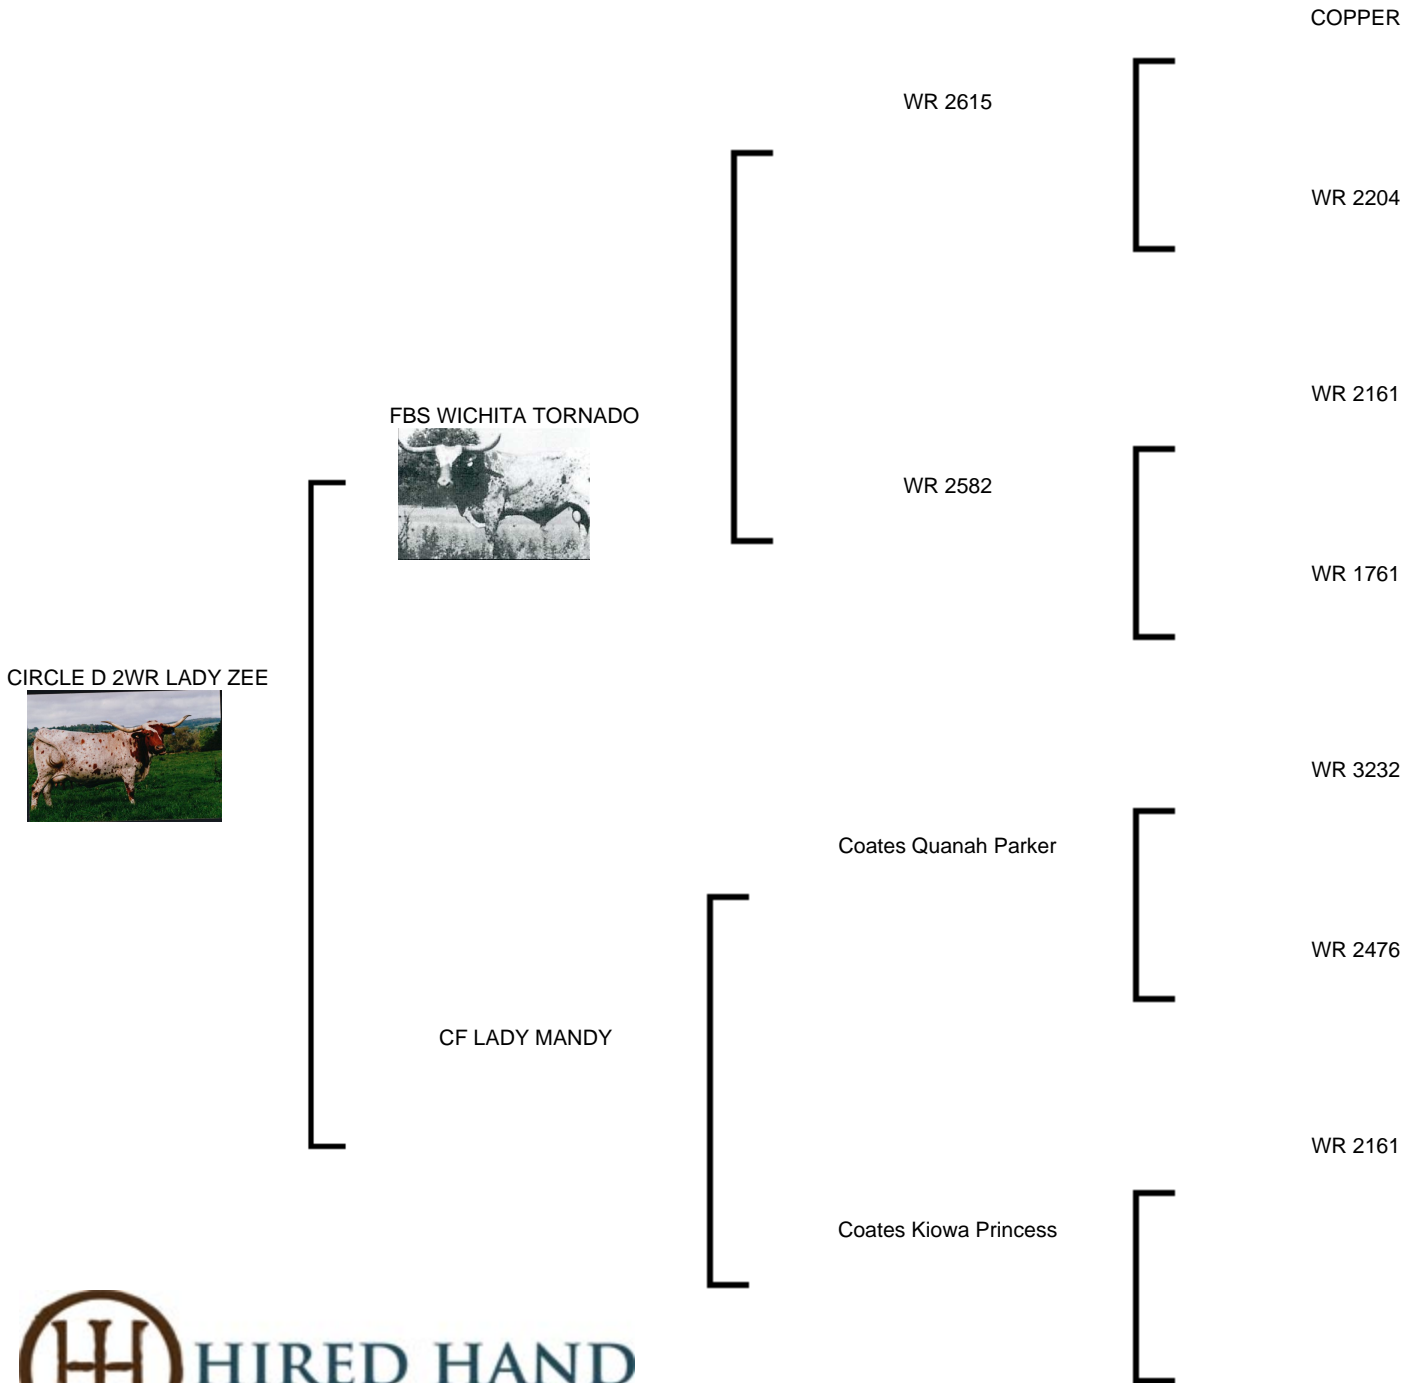

CIRCLE D 2WR LADY ZEE

Registration 1: 83848

Courtesy of Bill Burton

CIRCLE D 2WR LADY ZEE

FBS WICHITA TORNADO

CF LADY MANDY