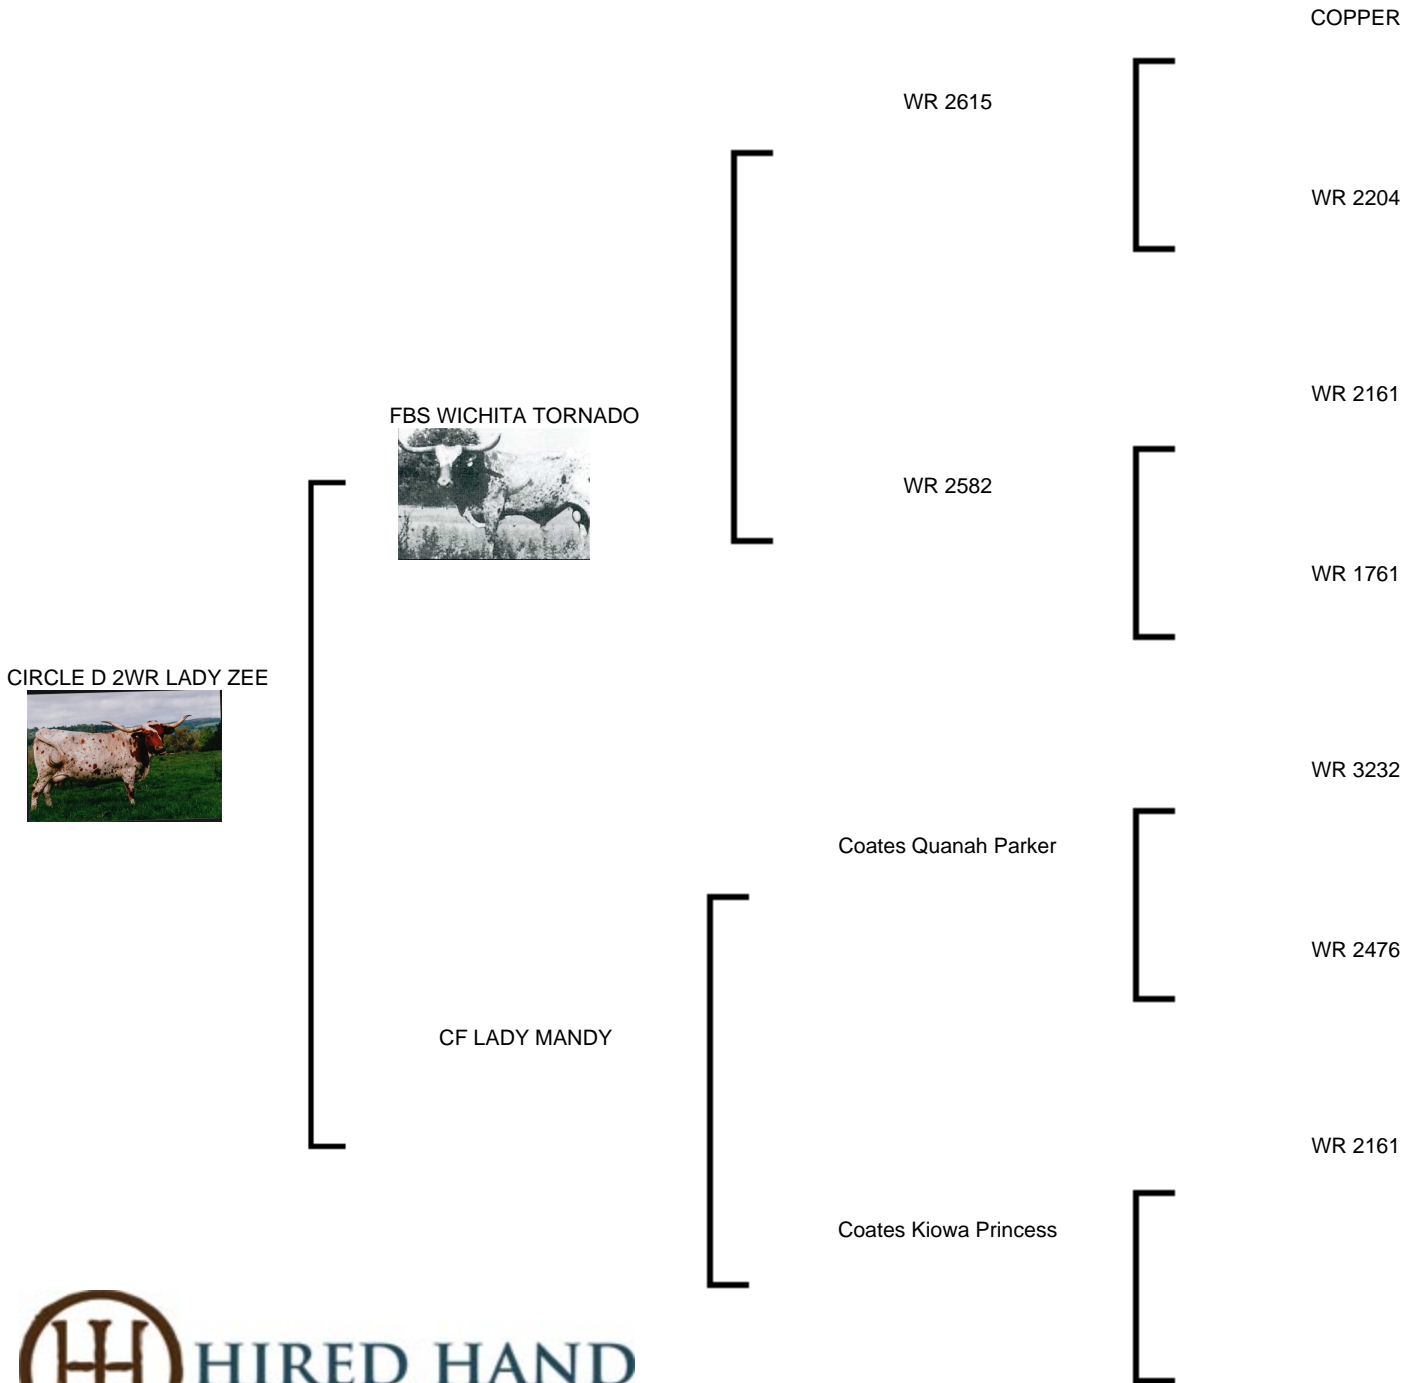

CIRCLE D 2WR LADY ZEE

Registration 1: 83848

Courtesy of Bill Burton

CIRCLE D 2WR LADY ZEE

FBS WICHITA TORNADO

CF LADY MANDY

<http://www.hiredhandsoftware.com>