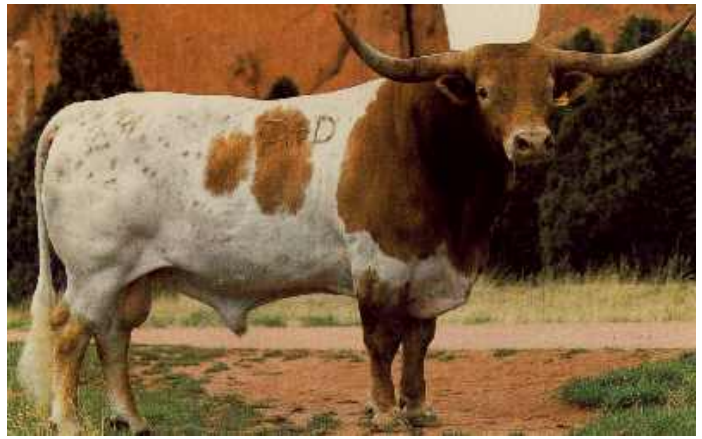

ZHIVAGO

Date of Birth: 04/04/1987
 Registration 1: 38225
 Registration 2: B39225
 Breeder: Dickinson Cattle Co Inc
 Owner: Susan Burton

Courtesy of DCCI