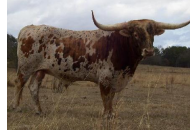

CONCEALED DELTA

Date of Birth: 04/29/2012
 Registration 1: 266427
 Sale Price: \$
 Breeder: BILL BURTON
 Owner: BILL BURTON

Courtesy of BILL BURTON

WHITE, WITH DARK BROWN/BLACK HEAD, NECK,
 LEGS SPOTS

CONCEALED DELTA

Concealed Weapon

Sharp Shooter 542

HORSESHOE J EXAMPLE

FEISTY LEE JR.

ZD DELTA DARLENE CF5

PEACEMAKER 44

Horseshoe J Charm

BL Coach's Desperado