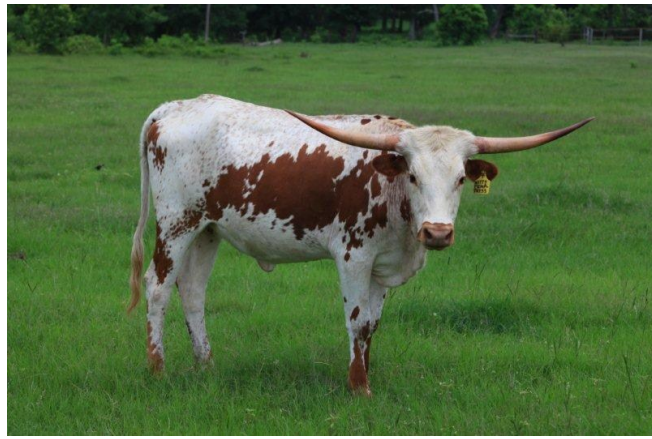

WITTY TEMPTRESS

Date of Birth: 10/01/2011
Registration 1: 262109
Sale Price: \$
Breeder: SUSAN BURTON
Owner: SUSAN BURTON

Courtesy of BILL BURTON

WHITE AND RED SPOTTED

WITTY TEMPTRESS

TEMPTER

WITH CAPITAL

TEMPTATION'S THE ACE

Field Of Pearls

OVERWITH

CAPITAL CHARMER

THE ACE

LAMB'S TEMPTATION

FIELDER

Pearl 434/7

OVERHEAD