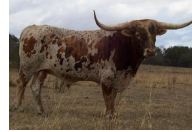

HIDDEN TREASURE

Date of Birth: 05/17/2012
Registration 1: 267510
Breeder: SUSAN BURTON
Owner: SUSAN BURTON

BRINDLE, LATERAL HORN

HIDDEN TREASURE

Concealed Weapon

JAMAKA TREASURE

Sharp Shooter 542

HORSESHOE J EXAMPLE