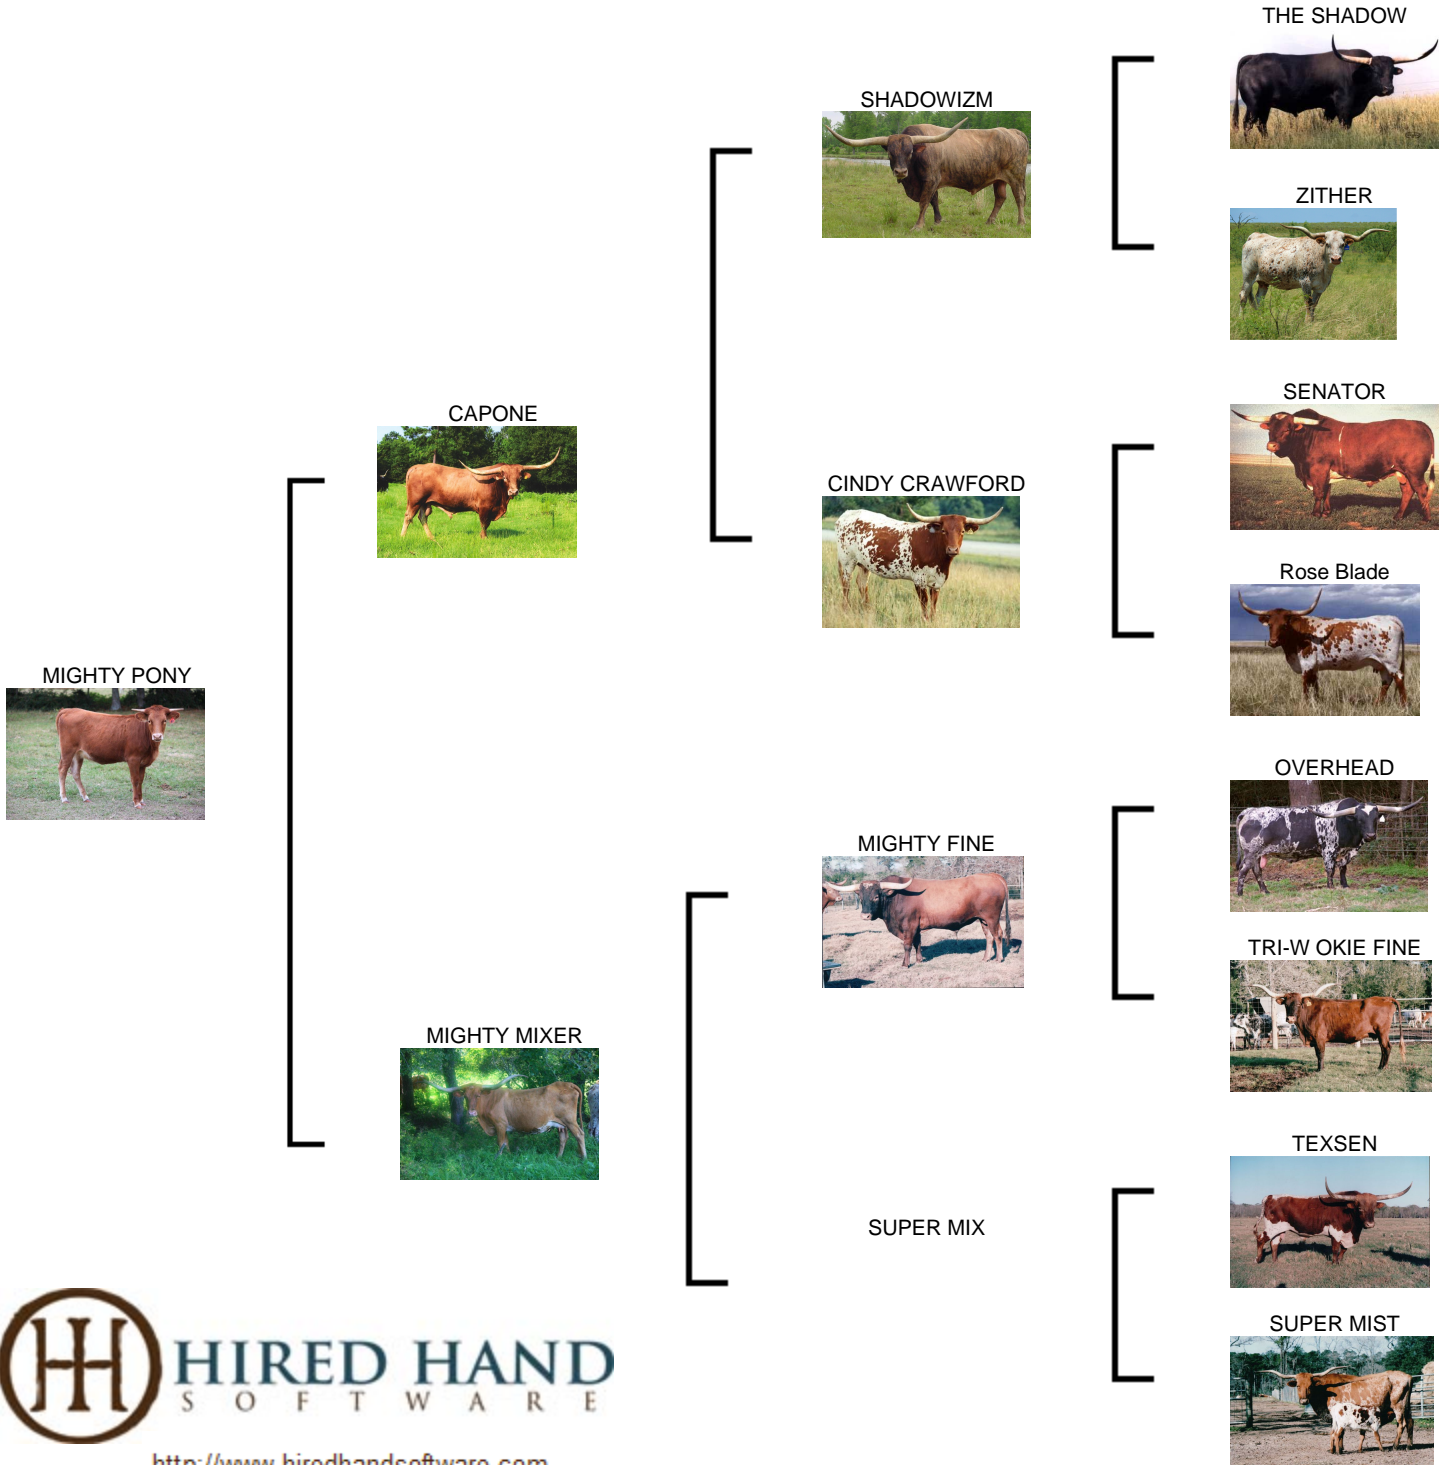

MIGHTY PONY

Date of Birth: 01/13/2014
 Registration 1: 268758
 Breeder: SUSAN BURTON
 Owner: SUSAN BURTON

Courtesy of BILL BURTON

RED

<http://www.hiredhandsoftware.com>