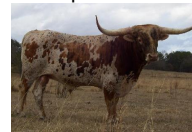

2LB TALLADEGA DIVA

Date of Birth: 05/11/2015
Registration 1: CI293536*
Breeder: LEE & LINDA BLACKWELL
Owner: New Age Cattle Co

Courtesy of New Age Cattle Co

RM Checkered Flag daughter out of 2LB Eden by LLL Maxamazer. 2LB Talladega Diva has been AI'd with Heifer Sexed semen to MC HANGIN TUFF.

HUNTS COMMAND RESPECT

HASHKNIFE

YO COUNTRY WIND 1682

YO CARMELA BEAUTY

Maximus ST

PCC AMAZING GRACE

Sharp Shooter 542

Horseshoe J Extra