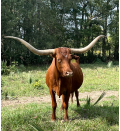

Field Of Pearls